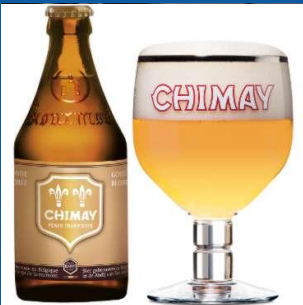

Bevoorrading Chimay Goud Cyclo 60 km

BEVOORRADING 1

Na 28 km